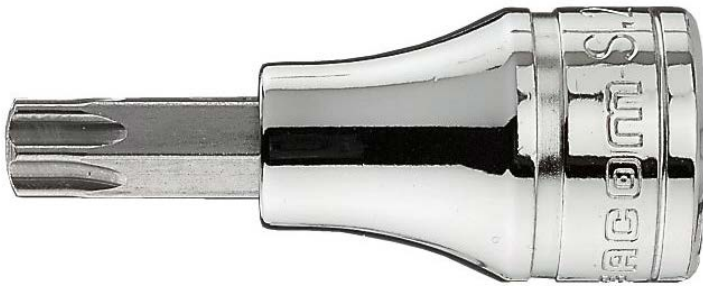

JX.10 JX - 3/8" Torx® drive sockets

Description:

- Removable bits.
- J.236 socket.
- Finish: bright chrome with phosphate-hardened tip.