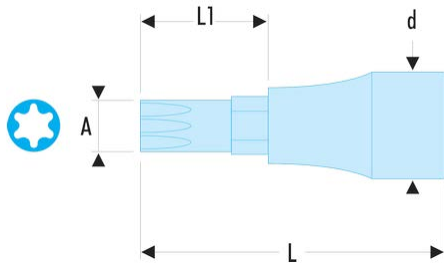

JX.10 JX - 3/8" Torx® drive sockets

Description:

- Removable bits.
- J.236 socket.
- Finish: bright chrome with phosphate-hardened tip.