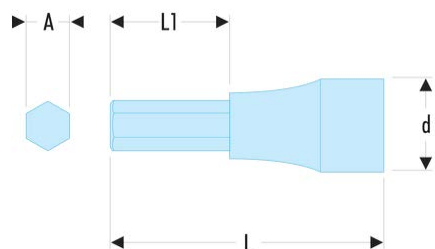

JT.7 JT - 3/8" drive metric bit sockets**Description:**

- Removable bits.
- J.235 socket.
- Finish: bright chrome with phosphate-hardened tip.
- Available as rack set Ref JT.40.

A [mm]:	7
d [mm]:	18
L [mm]:	45,0
L1 [mm]:	15,0
Socket:	J.235
Bits:	EH.107
[g]:	34