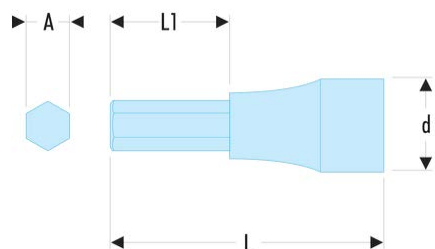

JT.3 JT - 3/8" drive metric bit sockets**Description:**

- Removable bits.
- J.235 socket.
- Finish: bright chrome with phosphate-hardened tip.
- Available as rack set Ref JT.40.

A [mm]:	3
d [mm]:	18
L [mm]:	45,0
L1 [mm]:	15,0
Socket:	J.235
Bits:	EH.103
[g]:	31