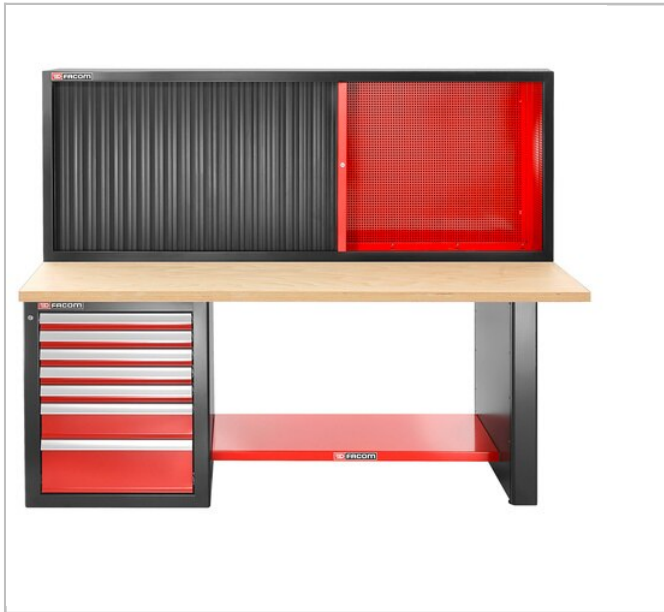

JLS2-2MW7DSCL | Heavy-duty workbench 2182 mm - 7 drawers - wooden worktop - low version and shutter cabinet

Description:

- Workstation, made of a workbench and a shutter cabinet:
- Workbench JLS2-2MW7DL.
- Cabinet JLS2-MHTR.
- The vertical hook panels provide high visibility and direct access to the tools.