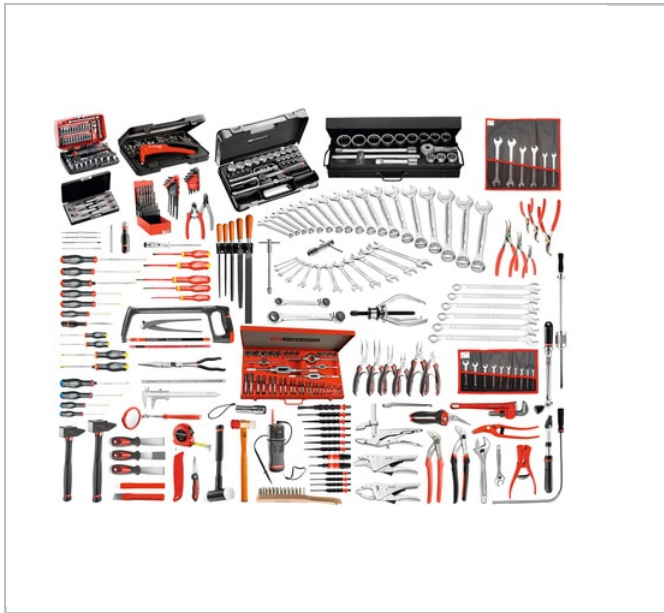

333-piece set of industrial maintenance tools - 7 drawer roller cabinet and chest

Description:

- 3 Options available:
- - CM.150A: Set supplied without container.
- - CM.150A-F: Set supplied with 1/3 foam trays (x26)
- - JET7.M150A: Set supplied with 7-drawer roller cabinet JET.7GM3 and chest JET.C4GM3.