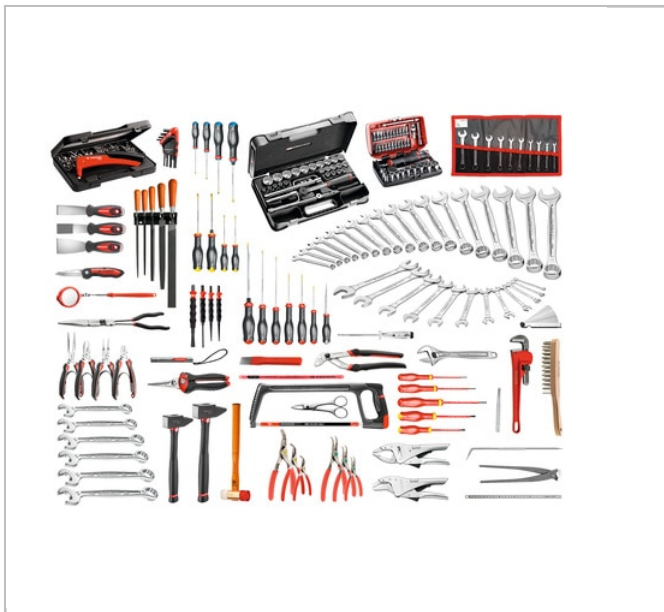

200-piece set of industrial maintenance tools - 7 drawer roller cabinet

Description:

- 4 Options available:
- - CM.140A: Set supplied without container.
- - CM.140A-F: Set supplied with 1/3 foam trays (x18).
- - 2074.M140A: Set supplied with 4-drawer chest BT.C4T.
- - JET7.M140A: Set supplied with 7-drawer roller cabinet JET.7GM3.