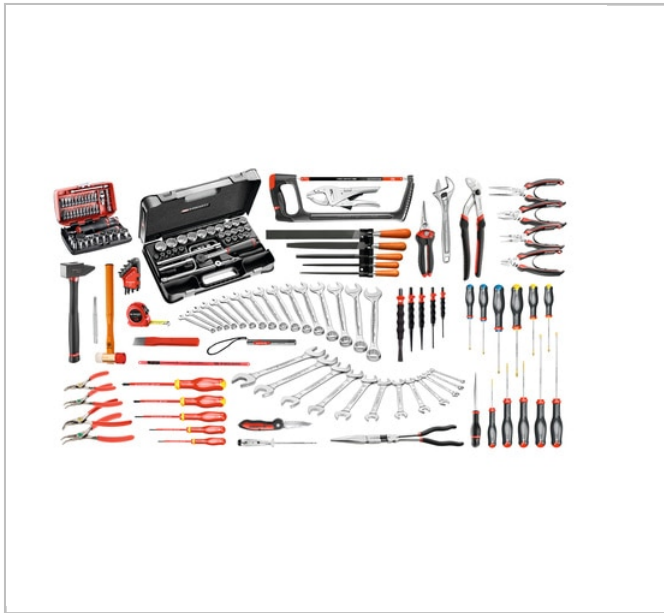

## 165-piece set of industrial maintenance tools - 6 drawer roller cabinet

### Description:

- 4 Options available:
- - CM.130A: Set supplied without container.
- - CM.130A-F: Set supplied with 1/3 foam trays (x13).
- - 2074.M130A: Set supplied with 4-drawer chest BT.C4T.
- - JET6.M130A: Set supplied with 6-drawer roller cabinet JET.6GM3.