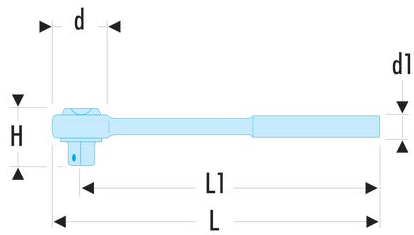

J.360 3/8" fast action twist handle ratchet**Description:**

- 3/8" fast ratchet with rotating handle:
 - Rotating handle jack: work twice as fast in confined spaces.
 - 6° increments for final tightening.
 - Socket safety locking = no sockets lost in your machines.
 - Palm control system - allows the operator to press down on the head avoiding risk of accidental reverse.

d [mm]: 37

d1 [mm]: 37

H [mm]: 39

L [mm]: 233

L1 [mm]: 233

[g]: 442
