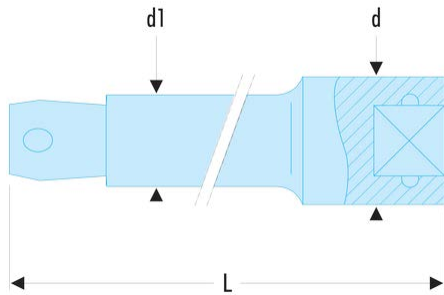

**J.210S J.S - 3/8" drive wobble extensions****Description:**

- Square drive profile gives 8° working angle.
- Useful where access is limited.
- Finish: bright chrome.

---

**d [mm]:** 18

---

**d1 [mm]:** 12,5

---

**L [mm]:** 125

---

**[g]:** 130

---