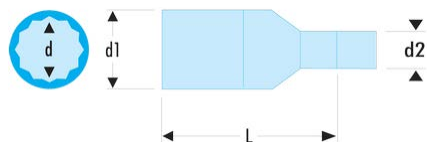

J.19LAVSE J.LAVSE - VSE series 1,000 Volt insulated long 12-point 3/8" sockets**Description:**

- Manual use sockets.
- Drive bit 3/8" - 9.53 mm.
- OGV® profile.

A [mm]:	19
d [mm]:	18
d1 [mm]:	29
L [mm]:	76
Dimension [mm]:	145 x 55 x 90
[g]:	166