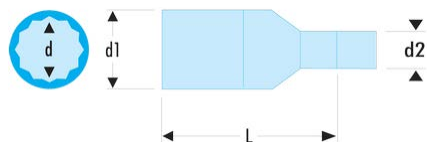

J.18LAVSE J.LAVSE - VSE series 1,000 Volt insulated long 12-point 3/8" sockets**Description:**

- Manual use sockets.
- Drive bit 3/8" - 9.53 mm.
- OGV® profile.

A [mm]:	18
d [mm]:	18
d1 [mm]:	28
L [mm]:	76
Dimension [mm]:	110 x 40 x 80
[g]:	157