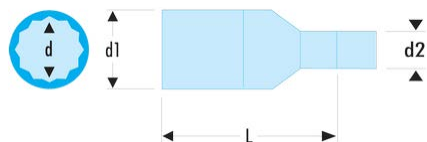

J.17LAVSE J.LAVSE - VSE series 1,000 Volt insulated long 12-point 3/8" sockets**Description:**

- Manual use sockets.
- Drive bit 3/8" - 9.53 mm.
- OGV® profile.

A [mm]:	17
d [mm]:	18
d1 [mm]:	27
L [mm]:	76
Dimension [mm]:	110 x 40 x 80
[g]:	147