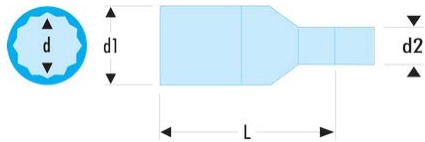

J.16LAVSE J.LAVSE - VSE series 1,000 Volt insulated long 12-point 3/8" sockets**Description:**

- Manual use sockets.
- Drive bit 3/8" - 9.53 mm.
- OGV® profile.

A [mm]:	16
d [mm]:	18
d1 [mm]:	25
Width l [mm]:	76
L [mm]:	69
Dimension [mm]:	110 x 40 x 80
[g]:	147