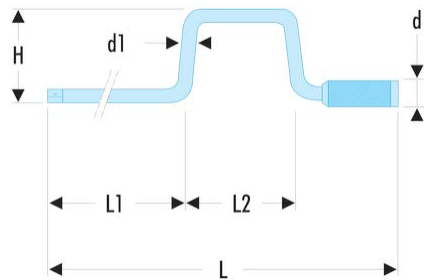

**J.115 3/8" drive metal-grip speed brace****Description:**

- For fast rotation.
- Metal rotating handle.
- Finish: bright chrome.

Qtys:	1
d [mm]:	29
d1 [mm]:	9,5
H [mm]:	75
L [mm]:	420
L1 [mm]:	195
L2 [mm]:	125
[g]:	425