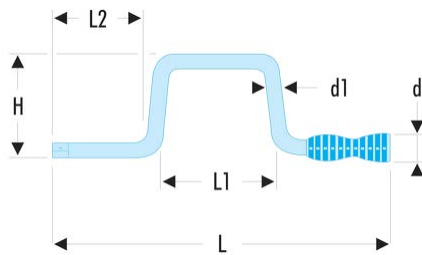

**J.110A 3/8" drive speed brace****Description:**

- For fast rotation.
- PVC rotating handle.
- Finish: bright chrome.

---

d [mm]: 29

---

d1 [mm]: 12

---

H [mm]: 115

---

L [mm]: 382

---

L1 [mm]: 130

---

L2 [mm]: 110

---

[g]: 395