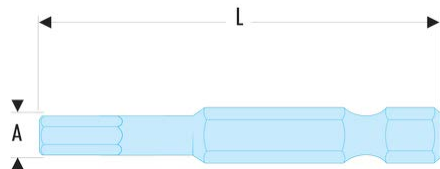

EX.640 EX.6 - Standard bits series 6 for Torx® screws

Description:

- Compliant with Torx® specifications.
- Drive 1/4" - 6.35 mm with groove.