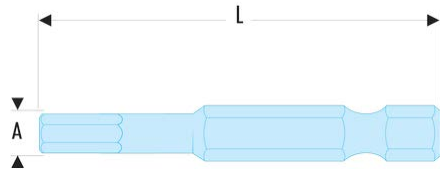

**EX.630 EX.6 - Standard bits series 6 for Torx® screws****Description:**

- Compliant with Torx® specifications.
- Drive 1/4" - 6.35 mm with groove.

A [mm]:	5,59
d [mm]:	6,0
L [mm]:	70
Torx [No]:	T30
[g]:	14,50