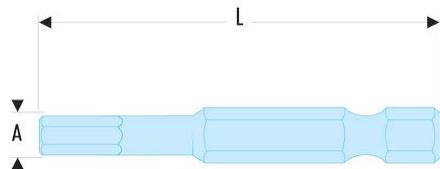

EX.627 EX.6 - Standard bits series 6 for Torx® screws

Description:

- Compliant with Torx® specifications.
- Drive 1/4" - 6.35 mm with groove.