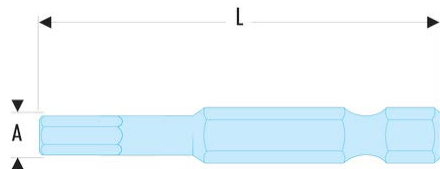

EX.625 EX.6 - Standard bits series 6 for Torx® screws**Description:**

- Compliant with Torx® specifications.
- Drive 1/4" - 6.35 mm with groove.

A [mm]: 4,40

d [mm]: 5,6

L [mm]: 70

Torx [No]: T25

[g]: 11,50
