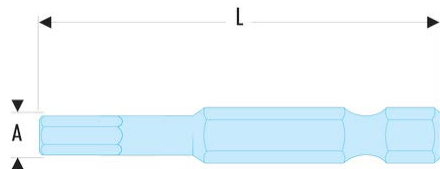

EX.620 EX.6 - Standard bits series 6 for Torx® screws**Description:**

- Compliant with Torx® specifications.
- Drive 1/4" - 6.35 mm with groove.

A [mm]: 3,84

d [mm]: 5,6

L [mm]: 70

Torx [No]: T20

[g]: 9,80
