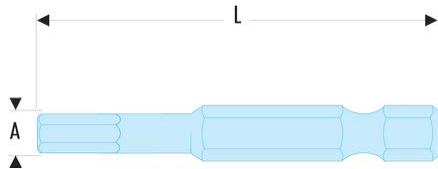

**EX.615** EX.6 - Standard bits series 6 for Torx® screws**Description:**

- Compliant with Torx® specifications.
- Drive 1/4" - 6.35 mm with groove.

A [mm]:	3,26
d [mm]:	5,2
L [mm]:	70
Torx [No]:	T15
[g]:	8,60