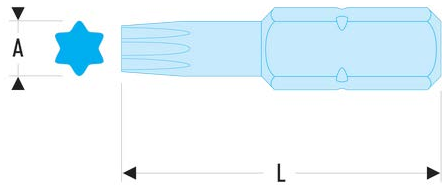

EX.255 EX.2 - Standard bits series 2 for Torx® screws**Description:**

- Compliant with Torx® specifications.
- For manual screwing.
- Drive 5/16" - 7.94 mm.

d [mm]: -

L [mm]: 35

Torx [No]: T55

Bits: EH.205/16