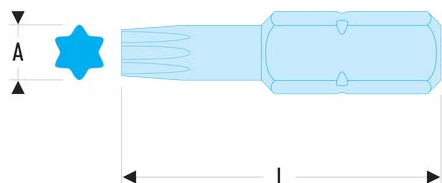

EX.245 EX.2 - Standard bits series 2 for Torx® screws**Description:**

- Compliant with Torx® specifications.
- For manual screwing.
- Drive 5/16" - 7.94 mm.

d [mm]: -

L [mm]: 35

Torx [No]: T45

Bits: EH.107/32