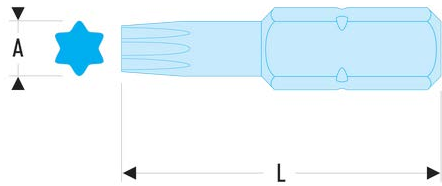

EX.240 EX.2 - Standard bits series 2 for Torx® screws**Description:**

- Compliant with Torx® specifications.
- For manual screwing.
- Drive 5/16" - 7.94 mm.

d [mm]: -

L [mm]: 35

Torx [No]: T40

Bits: EH.103/16