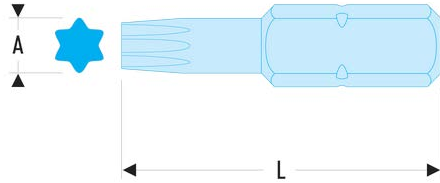

EX.240L EX.2 - Standard bits series 2 for Torx® screws**Description:**

- Compliant with Torx® specifications.
- For manual screwing.
- Drive 5/16" - 7.94 mm.

d [mm]: 7,0

L [mm]: 70

Torx [No]: T40

Bits: EX.120