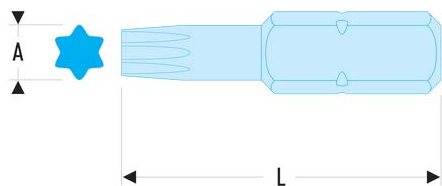

EX.230 EX.2 - Standard bits series 2 for Torx® screws**Description:**

- Compliant with Torx® specifications.
- For manual screwing.
- Drive 5/16" - 7.94 mm.

d [mm]: -

L [mm]: 35

Torx [No]: T30

Bits: EH.105/32