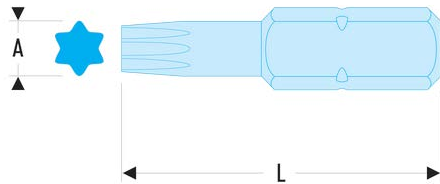

EX.230L EX.2 - Standard bits series 2 for Torx® screws**Description:**

- Compliant with Torx® specifications.
- For manual screwing.
- Drive 5/16" - 7.94 mm.

d [mm]: 6,0

L [mm]: 70

Torx [No]: T30

Bits: EX.115