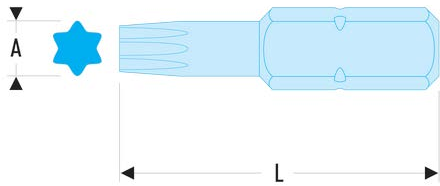

EX.227 EX.2 - Standard bits series 2 for Torx® screws**Description:**

- Compliant with Torx® specifications.
- For manual screwing.
- Drive 5/16" - 7.94 mm.

d [mm]: -

L [mm]: 35

Torx [No]: T27

Bits: EH.101/8