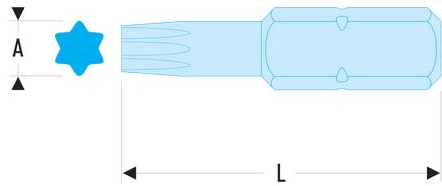

**EX.225L EX.2 - Standard bits series 2 for Torx® screws****Description:**

- Compliant with Torx® specifications.
- For manual screwing.
- Drive 5/16" - 7.94 mm.

---

**d [mm]:** 5,6

---

**L [mm]:** 70

---

**Torx [No]:** T25

---

**Bits:** EX.110

---

**[g]:** 25

---