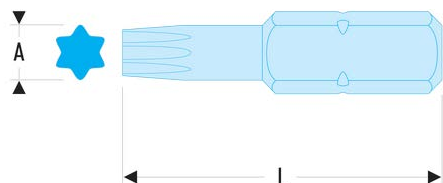

EX.220L EX.2 - Standard bits series 2 for Torx® screws**Description:**

- Compliant with Torx® specifications.
- For manual screwing.
- Drive 5/16" - 7.94 mm.

d [mm]: 5,6

L [mm]: 70

Torx [No]: T20

Bits: EH.203/8