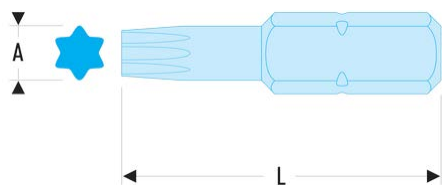

EX.130 EX.1 - Standard bits series 1 for Torx® screws**Description:**

- Compliant with Torx® specifications.
- For manual screwing.
- Drive 1/4" - 6.35 mm.

A [mm]: 5,49

L [mm]: 25

Torx [No]: T30

Bits: EH.103/16