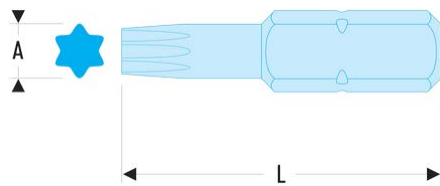

**EX.127 EX.1 - Standard bits series 1 for Torx® screws****Description:**

- Compliant with Torx® specifications.
- For manual screwing.
- Drive 1/4" - 6.35 mm.

---

**A [mm]:** 4,96

---

**L [mm]:** 25

---

**Torx [No]:** T27