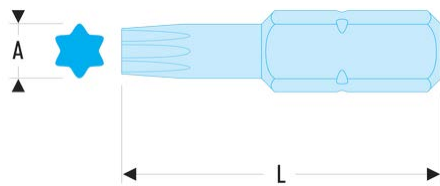

**EX.125 EX.1 - Standard bits series 1 for Torx® screws****Description:**

- Compliant with Torx® specifications.
- For manual screwing.
- Drive 1/4" - 6.35 mm.

---

**A [mm]:** 4,40
 

---

**L [mm]:** 25
 

---

**Torx [No]:** T25
 

---

**Bits:** EH.101/8
 

---

**[g]:** 6
 

---