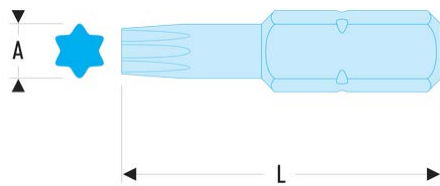

EX.115 EX.1 - Standard bits series 1 for Torx® screws**Description:**

- Compliant with Torx® specifications.
- For manual screwing.
- Drive 1/4" - 6.35 mm.

A [mm]: 3,26

L [mm]: 25

Torx [No]: T15

Bits: EH.108