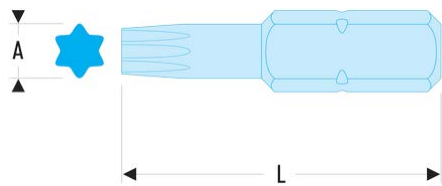

EX.110 EX.1 - Standard bits series 1 for Torx® screws**Description:**

- Compliant with Torx® specifications.
- For manual screwing.
- Drive 1/4" - 6.35 mm.

A [mm]: 2,72

L [mm]: 25

Torx [No]: T10

Bits: EH.107