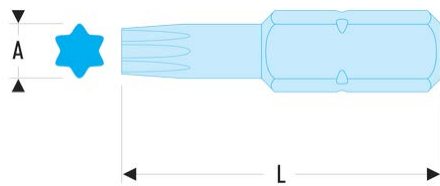

**EX.109 EX.1 - Standard bits series 1 for Torx® screws****Description:**

- Compliant with Torx® specifications.
- For manual screwing.
- Drive 1/4" - 6.35 mm.

---

**A [mm]:** 2,48
 

---

**L [mm]:** 25
 

---

**Torx [No]:** T9
 

---

**Bits:** EH.106
 

---

**[g]:** 5
 

---