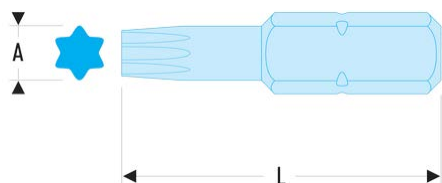

EX.108 EX.1 - Standard bits series 1 for Torx® screws**Description:**

- Compliant with Torx® specifications.
- For manual screwing.
- Drive 1/4" - 6.35 mm.

A [mm]: 2,30

L [mm]: 25

Torx [No]: T8

Bits: EH.105