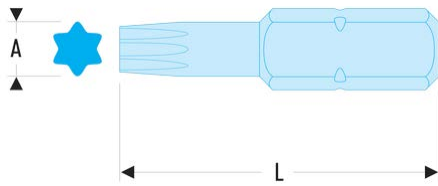

EX.107 EX.1 - Standard bits series 1 for Torx® screws**Description:**

- Compliant with Torx® specifications.
- For manual screwing.
- Drive 1/4" - 6.35 mm.

A [mm]: 1,97

L [mm]: 25

Torx [No]: T7

Bits: EH.104