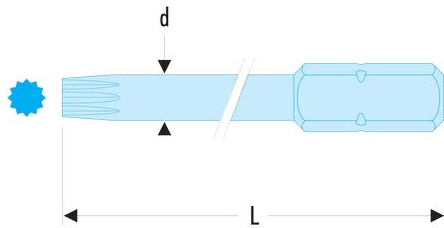

EV.208L EV.L - Standard long bits series 2 for XZN multiple teeth head screws**Description:**

- For manual screwing.
- Drive 5/16" - 7.94 mm.

d [mm]:	7,5
---------	-----

L [mm]:	70
---------	----

XZN [No]:	M8
-----------	----