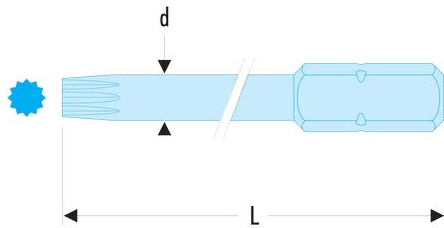

EV.206L EV.L - Standard long bits series 2 for XZN multiple teeth head screws**Description:**

- For manual screwing.
- Drive 5/16" - 7.94 mm.

d [mm]: 7,0

L [mm]: 70

XZN [No]: M6

[g]: 27
