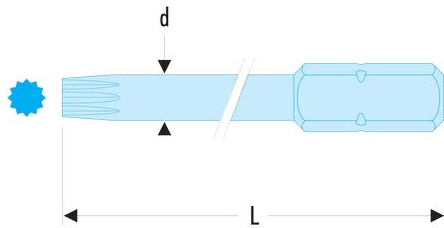

**EV.205L EV.L - Standard long bits series 2 for XZN multiple teeth head screws****Description:**

- For manual screwing.
- Drive 5/16" - 7.94 mm.

d [mm]:	6,0
L [mm]:	70
XZN [No]:	M5
[g]:	26