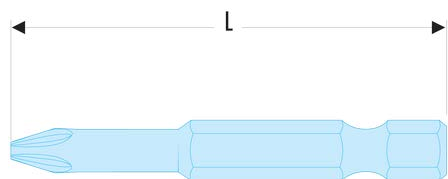

ETORM.606 ETORM.6 - Standard bits series 6 for Torq set® head screws**Description:**

- Drive 1/4" - 6.35 mm with groove.

| | |
|---------|----|
| L [mm]: | 50 |
|---------|----|

| | |
|-------------------|---|
| Torq-set [No]: | 6 |
|-------------------|---|