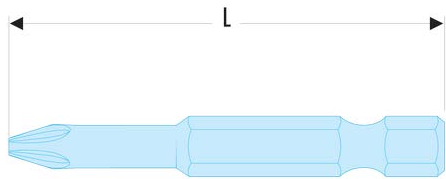

**ETORM.605 ETORM.6 - Standard bits series 6 for Torq set® head screws****Description:**

- Drive 1/4" - 6.35 mm with groove.

---

L [mm]:	50
---------	----

---

Torq-set [No]:	5
-------------------	---

---

[g]:	12
------	----