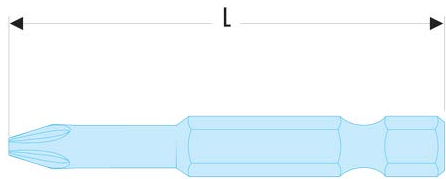

ETORM.604 ETORM.6 - Standard bits series 6 for Torq set® head screws**Description:**

- Drive 1/4" - 6.35 mm with groove.

L [mm]:	50
---------	----

Torq-set [No]:	4
-------------------	---

[g]:	12
------	----
