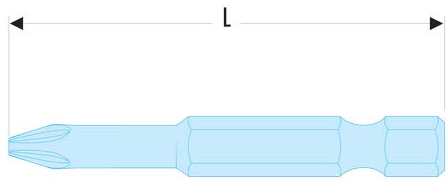

ETORM.603 ETORM.6 - Standard bits series 6 for Torq set® head screws**Description:**

- Drive 1/4" - 6.35 mm with groove.

| | |
|---------|----|
| L [mm]: | 50 |
|---------|----|

| | |
|-------------------|---|
| Torq-set [No]: | 3 |
|-------------------|---|