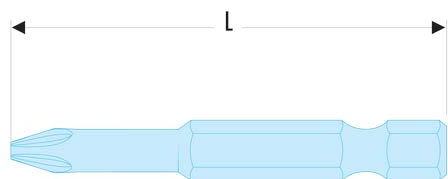

**ETORM.602 ETORM.6 - Standard bits series 6 for Torq set® head screws****Description:**

- Drive 1/4" - 6.35 mm with groove.

---

L [mm]:	50
---------	----

---

Torq-set [No]:	2
-------------------	---

---

[g]:	12
------	----