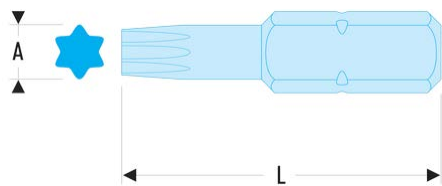

ENX.255 ENX.2 - Impact bits series 2 for Torx® screws**Description:**

- Compliant with Torx® specifications.
- Use with impact screwdrivers.
- Finish: burnt.

A [mm]: 11,77

L [mm]: 35

Torx [No]: T55

No.: T.55