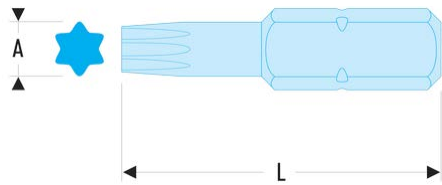

ENX.240 ENX.2 - Impact bits series 2 for Torx® screws**Description:**

- Compliant with Torx® specifications.
- Use with impact screwdrivers.
- Finish: burnt.

A [mm]: 6,60

L [mm]: 35

Torx [No]: T40

No.: T.40