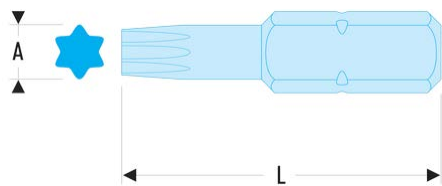

ENX.230 ENX.2 - Impact bits series 2 for Torx® screws**Description:**

- Compliant with Torx® specifications.
- Use with impact screwdrivers.
- Finish: burnt.

A [mm]: 5,49

L [mm]: 35

Torx [No]: T30

No.: T.30