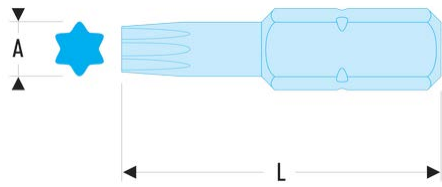

ENX.227 ENX.2 - Impact bits series 2 for Torx® screws**Description:**

- Compliant with Torx® specifications.
- Use with impact screwdrivers.
- Finish: burnt.

A [mm]: 4,96

L [mm]: 35

Torx [No]: T27

No.: T.27